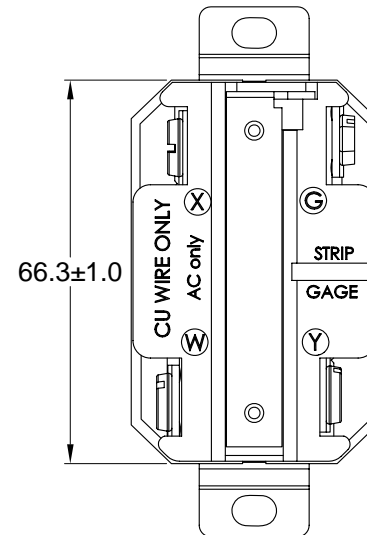

Bracket: Brass

Contacts: Brass

ELECTRICAL SPECIFICATIONS:

Rated current: 20A

Rated voltage: 125 / 250VAC

APPROVALS:

**RoHS
COMPLIANT**

REV	DATE	CHANGE	CHKG	CHECK	APPR

TOLERANCE UNLESS OTHERWISE SPECIFIED	
X	± 1
X.X	± 0.4
X.XX	± 0.13

Power Dynamics, Inc.

Phone: 973 560-0019 Whippany, New Jersey Fax: 973 560-0076

PART: NEMA L14-20R LOCKING RECEPTACLE

DRAWN BY	PB	DATE:	12/13/10
CHECK BY		DATE:	
APPR BY		DATE:	

PART #: PD-L1420R-B		SHEET 1 of 1
SIZE: A	ALL DIMENSIONS FOR REFERENCE ONLY DIMENSIONS ARE IN MILLIMETERS	REV:
SCALE: NTS		

6

5

4

3

2

1