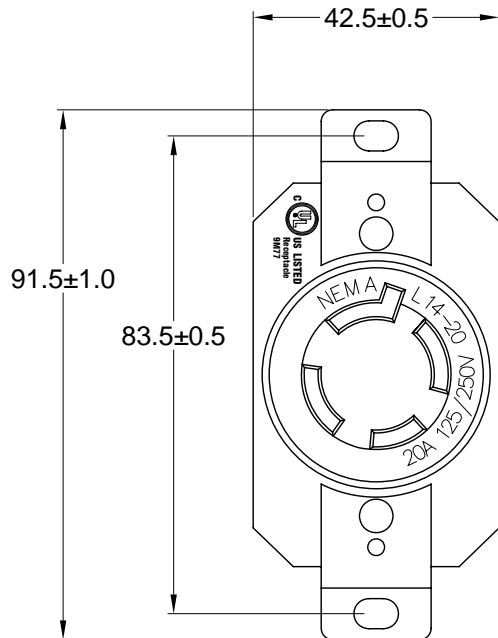

Bracket: Brass

Contacts: Brass

ELECTRICAL SPECIFICATIONS:

Rated current: 20A

Rated voltage: 125 / 250VAC

APPROVALS:

**RoHS
COMPLIANT**

REV	DATE	CHANGE	CHKG	CHECK	APPR

TOLERANCE UNLESS OTHERWISE SPECIFIED	
X	± 1
X.X	± 0.4
X.XX	± 0.13

Power Dynamics, Inc.

Phone: 973 560-0019 Whippany, New Jersey Fax: 973 560-0076

PART: NEMA L14-20R LOCKING RECEPTACLE

DRAWN BY	PB	DATE:	12/13/10
CHECK BY		DATE:	
APPR BY		DATE:	

PART #: PD-L1420R-B		SHEET 1 of 1
SIZE: A	ALL DIMENSIONS FOR REFERENCE ONLY DIMENSIONS ARE IN MILLIMETERS	REV:
SCALE: NTS		

6

5

4

3

2

1