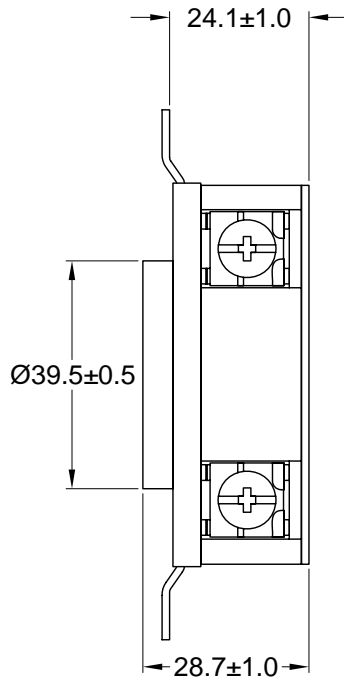

Bracket: Brass

Contacts: Brass

ELECTRICAL SPECIFICATIONS:

Rated current: 20A

Rated voltage: 125 / 250VAC

APPROVALS:

**RoHS
COMPLIANT**

REV	DATE	CHANGE	CHKG	CHECK	APPR

TOLERANCE UNLESS OTHERWISE SPECIFIED	
X	± 1
X.X	± 0.4
X.XX	± 0.13

Power Dynamics, Inc.

Phone: 973 560-0019 Whippany, New Jersey Fax: 973 560-0076

PART: NEMA L14-20R LOCKING RECEPTACLE

DRAWN BY	PB	DATE:	12/13/10
CHECK BY		DATE:	
APPR BY		DATE:	

PART #: PD-L1420R-B		SHEET 1 of 1
SIZE: A	ALL DIMENSIONS FOR REFERENCE ONLY DIMENSIONS ARE IN MILLIMETERS	REV:
SCALE: NTS		

6

5

4

3

2

1